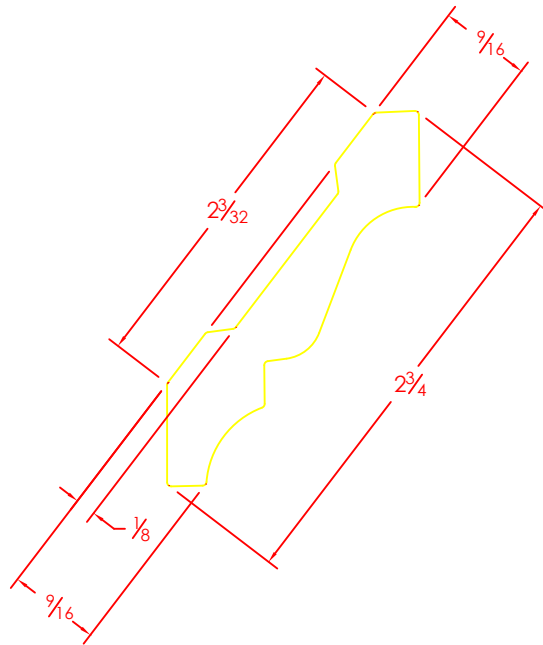

Please choose from available styles & lengths

Traditional Frontier

- 12ft. Length
- 18ft. Length 8ft. Length
- 20ft. Length 10ft. Length

AZEK BUILDING PRODUCTS, INC.
WWW.AZEK.COM
(877) ASK-AZEK

3" CROWN

AZM-XX

2-3/4" X 9/16" X 16'