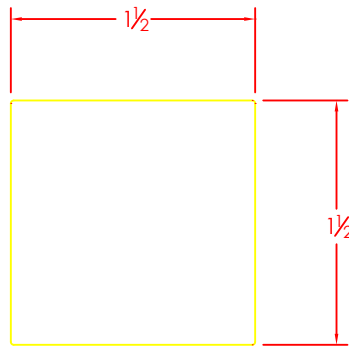

Please choose from available styles & lengths

Traditional Frontier

12ft. Length

18ft. Length 8ft. Length

20ft. Length 10ft. Length

AZEK BUILDING PRODUCTS, INC.
WWW.AZEK.COM
(877) ASK-AZEK

AZEK[®]
Moulding

1/2" SQUARE

AZM-XX

1-1/2" X 1-1/2" X 12'